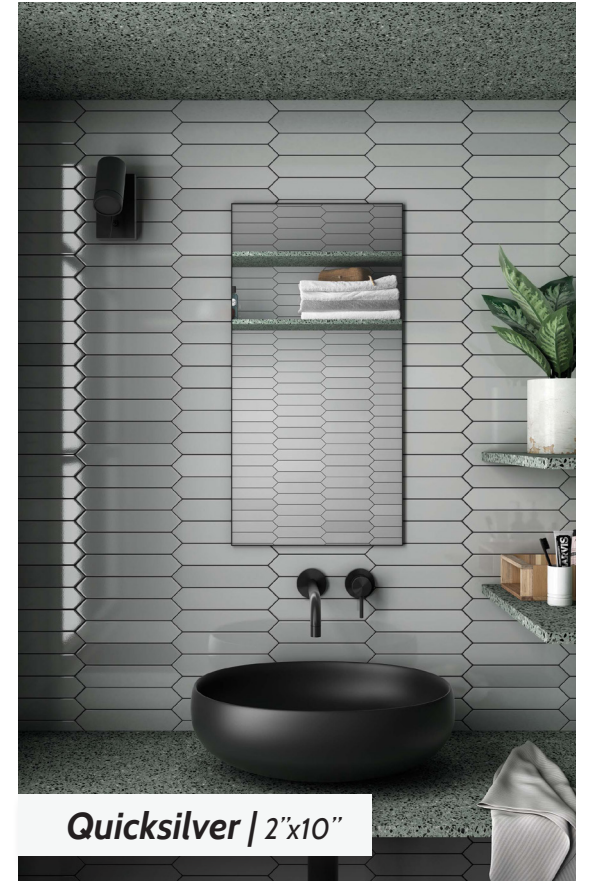

ARROW

Quicksilver | 2"x10"

Made In **SPAIN**

Wayne Tile Company

waynetile.com

Adriatic Blue | 2"x10"

ARROW

CERAMIC TILE

TECHNICAL DATA

Thickness	9 MM
Water Absorption	ISO 10545-3>10%
Frost Resistance	No
Shade Variation	V2
Surface Abrasion Group	3

LEAD TIME

In Stock/Quick Ship

SIZE

2"x10" Picket

1/4"x8" Jolly Bullnose

Blush Pink | 2"x10"